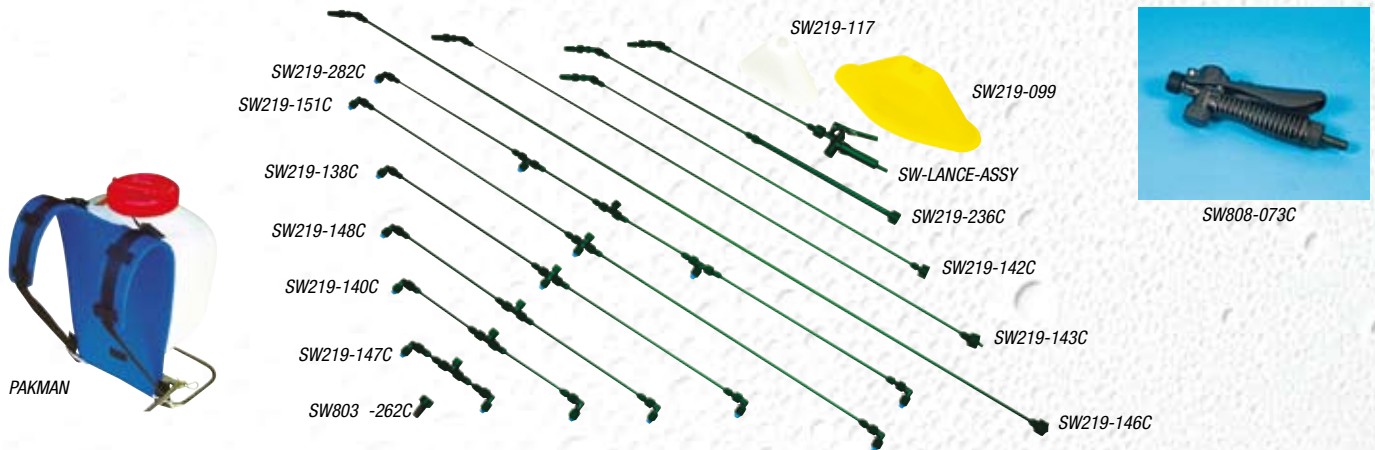

Knapsack Accessories

Knapsack Accessories

ORDER CODE	DESCRIPTION	\$ (EX. GST)	\$ (INC. GST)	PROD. CAT.
PAKMAN	PROTECTIVE VEST FOR USE WITH KNAPSACKS - FITS MOST MODELS	47.91	52.70	X
SW219-033	ADAPTOR FOR BOOMS & U NOZZLE	7.40	8.14	Y
SW-LANCE-ASSY	GUN & LANCE (BRASS) ASSEMBLY COMPLETE complete with 10mm TAIL	40.02	44.02	Z
SW-LANCE-ADJ-AS	GUN & EXT LANCE ASSEMBLY (PLASTIC)	46.09	50.70	Z
SW219-236C	TELESCOPIC LANCE TO 94cm, with ADJUSTABLE NOZZLE	17.04	18.74	Y
SW219-099	HERBICIDE SPRAY GUARD, 40cm LARGE	9.69	10.66	Y
SW219-117	HERBICIDE SPRAY GUARD, 22cm SMALL	7.08	7.79	Y
SW803-085	SPRAY LANCE 52cm, BRASS	12.74	14.01	Y
SW219-142C	SPRAY LANCE 100cm, PLASTIC, INCLUDING ADJUSTABLE NOZZLE	17.16	18.88	Y
SW219-143C	SPRAY LANCE 150cm, PLASTIC, INCLUDING ADJUSTABLE NOZZLE	22.13	24.34	Y
SW219-146C	SPRAY LANCE 200cm, PLASTIC, INCLUDING ADJUSTABLE NOZZLE	27.35	30.09	Y
SW219-147C	DOUBLE "U" NOZZLE, PLASTIC	16.41	18.05	Y
SW219-140C	2-NOZZLE BOOM 50cm, PLASTIC	19.27	21.20	Y
SW219-148C	2-NOZZLE BOOM, 75cm, PLASTIC	22.62	24.88	Y
SW219-138C	3-NOZZLE BOOM 100cm, PLASTIC	26.73	29.40	Y
SW219-151C	3-NOZZLE BOOM 150cm, PLASTIC	31.70	34.87	Y
SW219-282C	4-NOZZLE BOOM 150cm, PLASTIC	42.02	46.22	Y
SW219-851	CONSTANT FLOW VALVE 1.0 Bar	39.12	43.03	Y
SW219-852	CONSTANT FLOW VALVE 1.5 Bar	39.12	43.03	Y
SW219-853	CONSTANT FLOW VALVE 2.0 Bar	39.12	43.03	Y
SW219-854	CONSTANT FLOW VALVE 3.0 Bar	39.12	43.03	Y
SW808-073C	TRIGGER VALVE ASSEMBLY WITHOUT LANCE	20.14	22.15	Y
SW803-262C	PLASTIC ADJUSTABLE NOZZLE	4.36	4.80	Y
SW219-089C	BRASS ADJUSTABLE NOZZLE	20.50	22.55	Y

ORDER CODE	DESCRIPTION	\$ (EX. GST)	\$ (INC. GST)	PROD. CAT.
SWRPK120	SERVICE KIT FOR SW319 & SW320	19.30	21.23	Y
SWRPK189	SERVICE KIT FOR SW189	17.79	19.57	Y
SWRPK189C	SERVICE KIT FOR SW189C	38.62	42.48	Y
SWRPK503	SERVICE KIT FOR SW503	20.26	22.29	Y
SWRPK502	SERVICE KIT FOR SW502	16.73	18.40	Y
SW502-024C	PUMP MODULE FOR SW502	76.61	84.27	Y