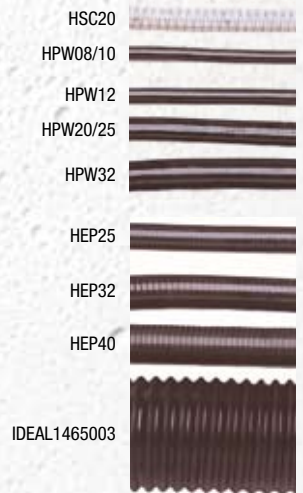

HOSES

HCVT12	HOSE 12mm VINYL CLEAR	3.30	3.63	Y
HCVT20	HOSE 20mm VINYL CLEAR	4.25	4.68	Y
HSC20	CLEAR WIRE - SPIRAL HOSE, 20mm	19.15	21.07	Y
HEP25	HOSE 25mm SUCTION (BLACK)	6.79	7.47	Y
HEP32	HOSE 32mm SUCTION (BLACK)	7.77	8.55	Y
HEP40	HOSE 40mm SUCTION (BLACK)	12.25	13.48	Y
IDEAL1465003	AIR-FAN HOSE (FOR TURBINE FANS) 120mm	43.78	48.16	Y
HPW08	HOSE 8mm 20 Bar FOR PESTICIDE & HERBICIDE	2.61	2.87	Y
HPW10	HOSE 10mm 20 Bar FOR PESTICIDE & HERBICIDE	3.09	3.40	Y
HPW10-30	HOSE 10mm 20 Bar FOR PESTICIDE & HERBICIDE (30metres)	80.04	88.04	Y
HPW10-100	HOSE 10mm 20 Bar FOR PESTICIDE & HERBICIDE (100metres)	272.87	300.16	Y
HPW12	HOSE 12mm 20 Bar FOR PESTICIDE & HERBICIDE	3.76	4.14	Y
HPW12/40	HOSE 12mm 40 Bar FOR PESTICIDE & HERBICIDE	5.34	5.87	Y
HPW12-30	HOSE 12mm 20 Bar FOR PESTICIDE & HERBICIDE (30metres)	100.06	110.07	Y
HPW12-100	HOSE 12mm 20 Bar FOR PESTICIDE & HERBICIDE (100metres)	299.15	329.07	Y
HPW20	HOSE 20mm 20 Bar FOR PESTICIDE & HERBICIDE	6.79	7.47	Y
HPW20-50	HOSE 20mm 20 Bar FOR PESTICIDE & HERBICIDE (50metres)	248.33	273.16	Y
HPW25	HOSE 25mm 20 Bar FOR PESTICIDE & HERBICIDE	8.25	9.08	Y
HPW32	HOSE 32mm 20 Bar FOR PESTICIDE & HERBICIDE	13.64	15.00	Y