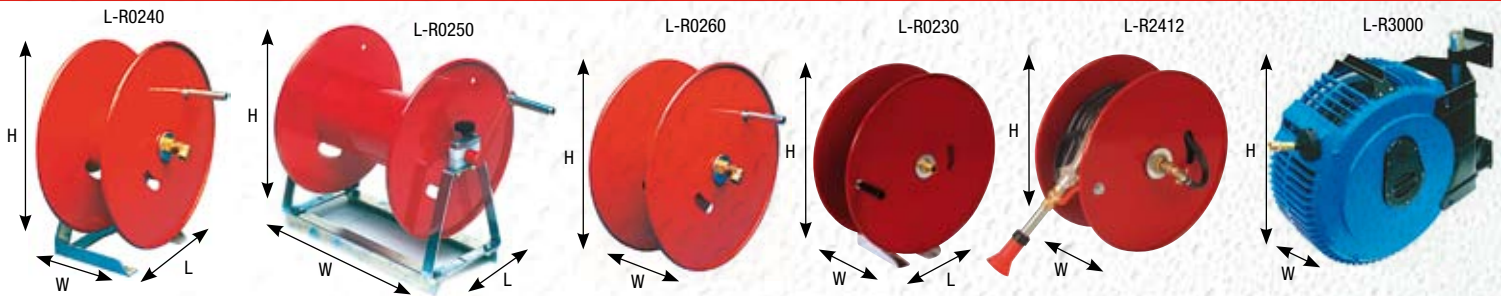

# Hose, Hosereels & Clamps

## Hose & Hosereels

\*All bare capacities are for 10mm spray hose. W = width, L = length, H = Height; dimensions may change without notice and do not include side-bracket on side-mount reels.

ORDER CODE	DESCRIPTION	\$ (EX. GST)	\$ (INC. GST)	PROD. CAT.	DIMENSIONS
<b>HOSE REELS</b>					
L-R0240	Heavy-duty Steel Hose reel, galvanized base mount model, 50m capacity* (bare reel)	278.94	306.83	X	L=450mm W=270mm H=560mm
L-R1412	Heavy-duty Steel Hose reel, galvanized base mount model c/with 30 metres of 10mm spray hose & Turbo400 Spray gun	479.04	526.94	X	L=450mm W=270mm H=560mm
L-R0260	Heavy-duty Steel Hose reel for side-mounting (with bracket), 50m capacity* (bare reel)	248.61	273.47	X	- W=200mm H=450mm
L-R2412	Heavy-duty Steel Hose reel for side-mounting (with bracket), c/with 30 metres of 10mm spray hose & Turbo400 Spray gun	448.71	493.58	X	- W=200mm H=450mm
L-R0250	Heavy-duty Steel Hose reel, large galvanized base mount model, 100m capacity* (bare reel)	472.98	520.28	X	L=450mm W=540mm H=510mm
L-R0230	Heavy-duty Slim-line Steel Hose reel, galvanized base mount model, 100m capacity* (bare reel)	349.27	384.20	X	L=580mm W=270mm H=630mm
L-R3000	High-impact Poly reel, w/pring retractable, c/with 16 metres of 10mm spray hose & threaded end-fitting (no gun fitted)	266.81	293.49	X	- W=220m H=490mm